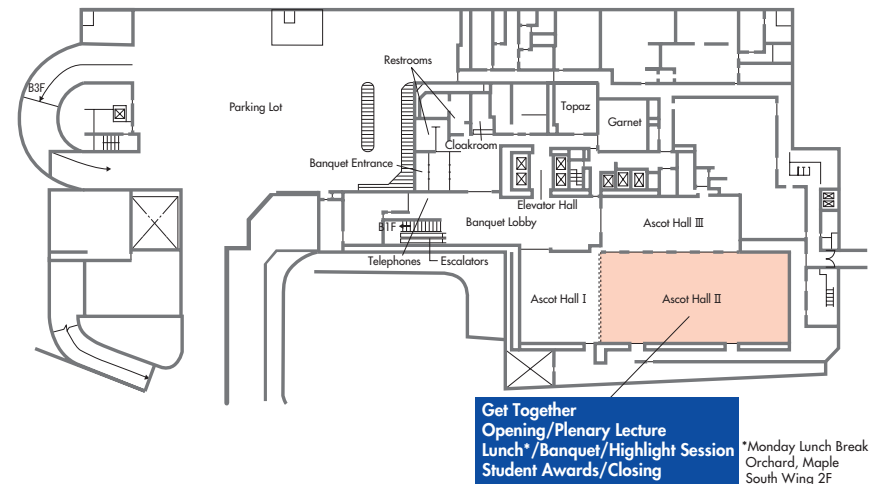

FLOOR PLAN

Main Building, 1F

MAIN BUILDING	
11F	Chinese Table Starlight, Sazanka
10F	Guestrooms Grand Comfort Floor
9F	Guestrooms Grand Comfort Floor, Relaxation Nature Court
8F	Guestrooms
7F	Tea Ceremony Room, Garden Wing, Guestrooms
6F	Toh-Ka-Lin, Guestrooms
5F	MAIN LOBBY Front Desk, Orchid Bar, Yamazato, Flower Shop, Newsstand, Tobacco Shop, Guestrooms Okura Shukokan Museum
4F	Guestrooms
3F	Guestrooms
2F	BANQUET ROOMS (Oak, Emerald, Seiryu, Suehiro, Matsukaze, Sakura, Ume, Aoi, Sumire, Hagi, Kiku), Photo Studio, Beauty Salon, GO Salon, Residential Suites, Executive Service Salon, Hotel Okura Wine Academy
1F	BANQUET LOBBY BANQUET ROOMS (Heian, Chitose, Atlantic, Continental, Ginrei), Terrace Restaurant, Chef's Garden, Shopping Arcade, Post Office, Outdoor Swimming Pool, Parking Lot
B1F	Parking Lot
B2F	Parking Lot

SOUTH WING	
PF	Chinese Table Starlight, Sazanka
12F	La Belle Epoque, BANQUET ROOMS (Mayfair, Chelsea, Kensington Terrace)
11F	Guestrooms
10F	
9F	BANQUET ROOMS (Orchard, Maple, Botan, Shabu, Suzuran, Kikyo, Nadeshiko, Suisen, Mokuren), Bridal Ceremony Room, Photo Studio, Beauty Salon, Esthetic Salon
8F	
7F	LOBBY Front Desk, Camellia Corner, Bar Highlander, Okura Health Club, Newsstand
6F	
5F	Shopping Arcade, Hotel Okura Gift Salon, Hotel Okura Laundry Service, Travel Agent, Barber Shop, Parking Lot
4F	
3F	BANQUET ROOMS (Ascot Hall, Garnet, Topaz), BANQUET LOBBY, Parking Lot
2F	
1F	Parking Lot
B1F	
B2F	
B3F	

Restroom with wheelchair
 Ramp access

FLOOR GUIDE

Main Building, 2F

South Wing, B2F

Get Together
 Opening/Plenary Lecture
 Lunch*/Banquet/Highlight Session
 Student Awards/Closing
 *Monday Lunch Break
 Orchard, Maple
 South Wing 2F