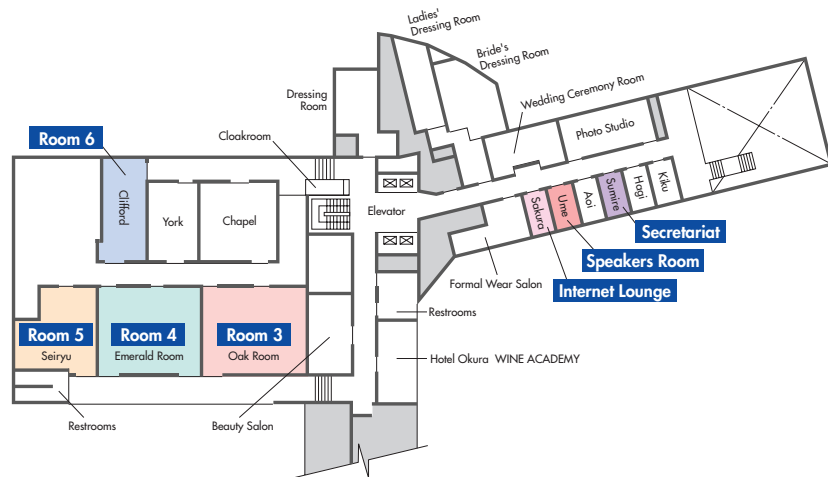

FLOOR PLAN

Main Building, 1F

MAIN BUILDING	
11F	Chinese Table Starlight, Sazanka
10F	Guestrooms Grand Comfort Floor
9F	Guestrooms Grand Comfort Floor, Relaxation Nature Court
8F	Guestrooms
7F	Tea Ceremony Room, Garden Wing, Guestrooms
6F	Toh-Ka-Lin, Guestrooms
5F	MAIN LOBBY Front Desk, Orchid Bar, Yamazato, Flower Shop, Newsstand, Tobacco Shop, Guestrooms Okura Shukokan Museum
4F	Guestrooms
3F	Guestrooms
2F	BANQUET ROOMS (Oak, Emerald, Seiryu, Suehiro, Matsukaze, Sakura, Ume, Aoi, Sumire, Hagi, Kiku), Photo Studio, Beauty Salon, GO Salon, Residential Suites, Executive Service Salon, Hotel Okura Wine Academy
1F	BANQUET LOBBY BANQUET ROOMS (Heian, Chitose, Atlantic, Continental, Ginrei), Terrace Restaurant, Chef's Garden, Shopping Arcade, Post Office, Outdoor Swimming Pool, Parking Lot
B1F	Parking Lot
B2F	Parking Lot

SOUTH WING	
PF	Chinese Table Starlight, Sazanka
12F	La Belle Epoque, BANQUET ROOMS (Mayfair, Chelsea, Kensington Terrace)
11F	Guestrooms
10F	
9F	BANQUET ROOMS (Orchard, Maple, Botan, Shabu, Suzuran, Kikyo, Nadeshiko, Suisen, Mokuren), Bridal Ceremony Room, Photo Studio, Beauty Salon, Esthetic Salon
8F	
7F	LOBBY Front Desk, Camellia Corner, Bar Highlander, Okura Health Club, Newsstand
6F	
5F	Shopping Arcade, Hotel Okura Gift Salon, Hotel Okura Laundry Service, Travel Agent, Barber Shop, Parking Lot
4F	
3F	BANQUET ROOMS (Ascot Hall, Garnet, Topaz), BANQUET LOBBY, Parking Lot
2F	
1F	Parking Lot
B1F	
B2F	
B3F	

Restroom with wheelchair
 Ramp access

FLOOR GUIDE

Main Building, 2F

South Wing, B2F

Get Together
 Opening/Plenary Lecture
 Lunch*/Banquet/Highlight Session
 Student Awards/Closing
 *Monday Lunch Break
 Orchard, Maple
 South Wing 2F