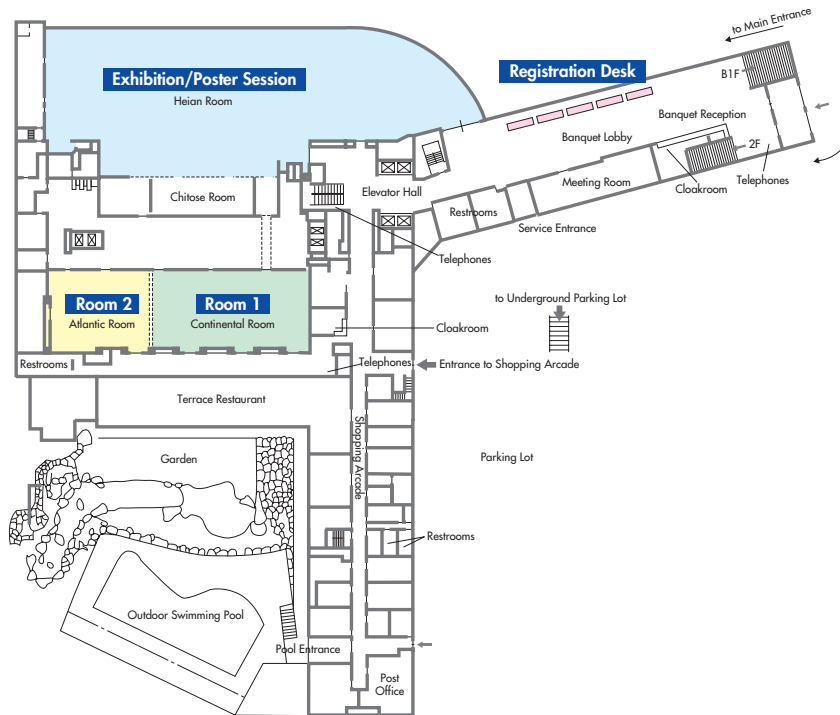

FLOOR PLAN

Main Building, 1F

MAIN BUILDING	
11F	Chinese Table Starlight, Sazanka
10F	Guestrooms Grand Comfort Floor
9F	Guestrooms Grand Comfort Floor, Relaxation Nature Court
8F	Guestrooms
7F	Tea Ceremony Room, Garden Wing, Guestrooms
6F	Toh-Ka-Lin, Guestrooms
5F	MAIN LOBBY Front Desk, Orchid Bar, Yamazato, Flower Shop, Newsstand, Tobacco Shop, Guestrooms Okura Shukokan Museum
4F	Guestrooms
3F	Guestrooms
2F	BANQUET ROOMS (Oak, Emerald, Seiryu, Suehiro, Matsukaze, Sakura, Ume, Aoi, Sumire, Hagi, Kiku), Photo Studio, Beauty Salon, GO Salon, Residential Suites, Executive Service Salon, Hotel Okura Wine Academy
1F	BANQUET LOBBY BANQUET ROOMS (Heian, Chitose, Atlantic, Continental, Ginrei), Terrace Restaurant, Chef's Garden, Shopping Arcade, Post Office, Outdoor Swimming Pool, Parking Lot
B1F	Parking Lot
B2F	Parking Lot

SOUTH WING	
PF	Chinese Table Starlight, Sazanka
12F	La Belle Epoque, BANQUET ROOMS (Mayfair, Chelsea, Kensington Terrace)
11F	Guestrooms
10F	
9F	BANQUET ROOMS (Orchard, Maple, Botan, Shabu, Suzuran, Kikyo, Nadeshiko, Suisen, Mokuren), Bridal Ceremony Room, Photo Studio, Beauty Salon, Esthetic Salon
8F	
7F	LOBBY Front Desk, Camellia Corner, Bar Highlander, Okura Health Club, Newsstand
6F	
5F	Shopping Arcade, Hotel Okura Gift Salon, Hotel Okura Laundry Service, Travel Agent, Barber Shop, Parking Lot
4F	
3F	BANQUET ROOMS (Ascot Hall, Garnet, Topaz), BANQUET LOBBY, Parking Lot
2F	
1F	Parking Lot
B1F	
B2F	
B3F	

Restroom with wheelchair
 Ramp access

FLOOR GUIDE

Main Building, 2F

South Wing, B2F

Get Together
 Opening/Plenary Lecture
 Lunch*/Banquet/Highlight Session
 Student Awards/Closing
 *Monday Lunch Break
 Orchard, Maple
 South Wing 2F